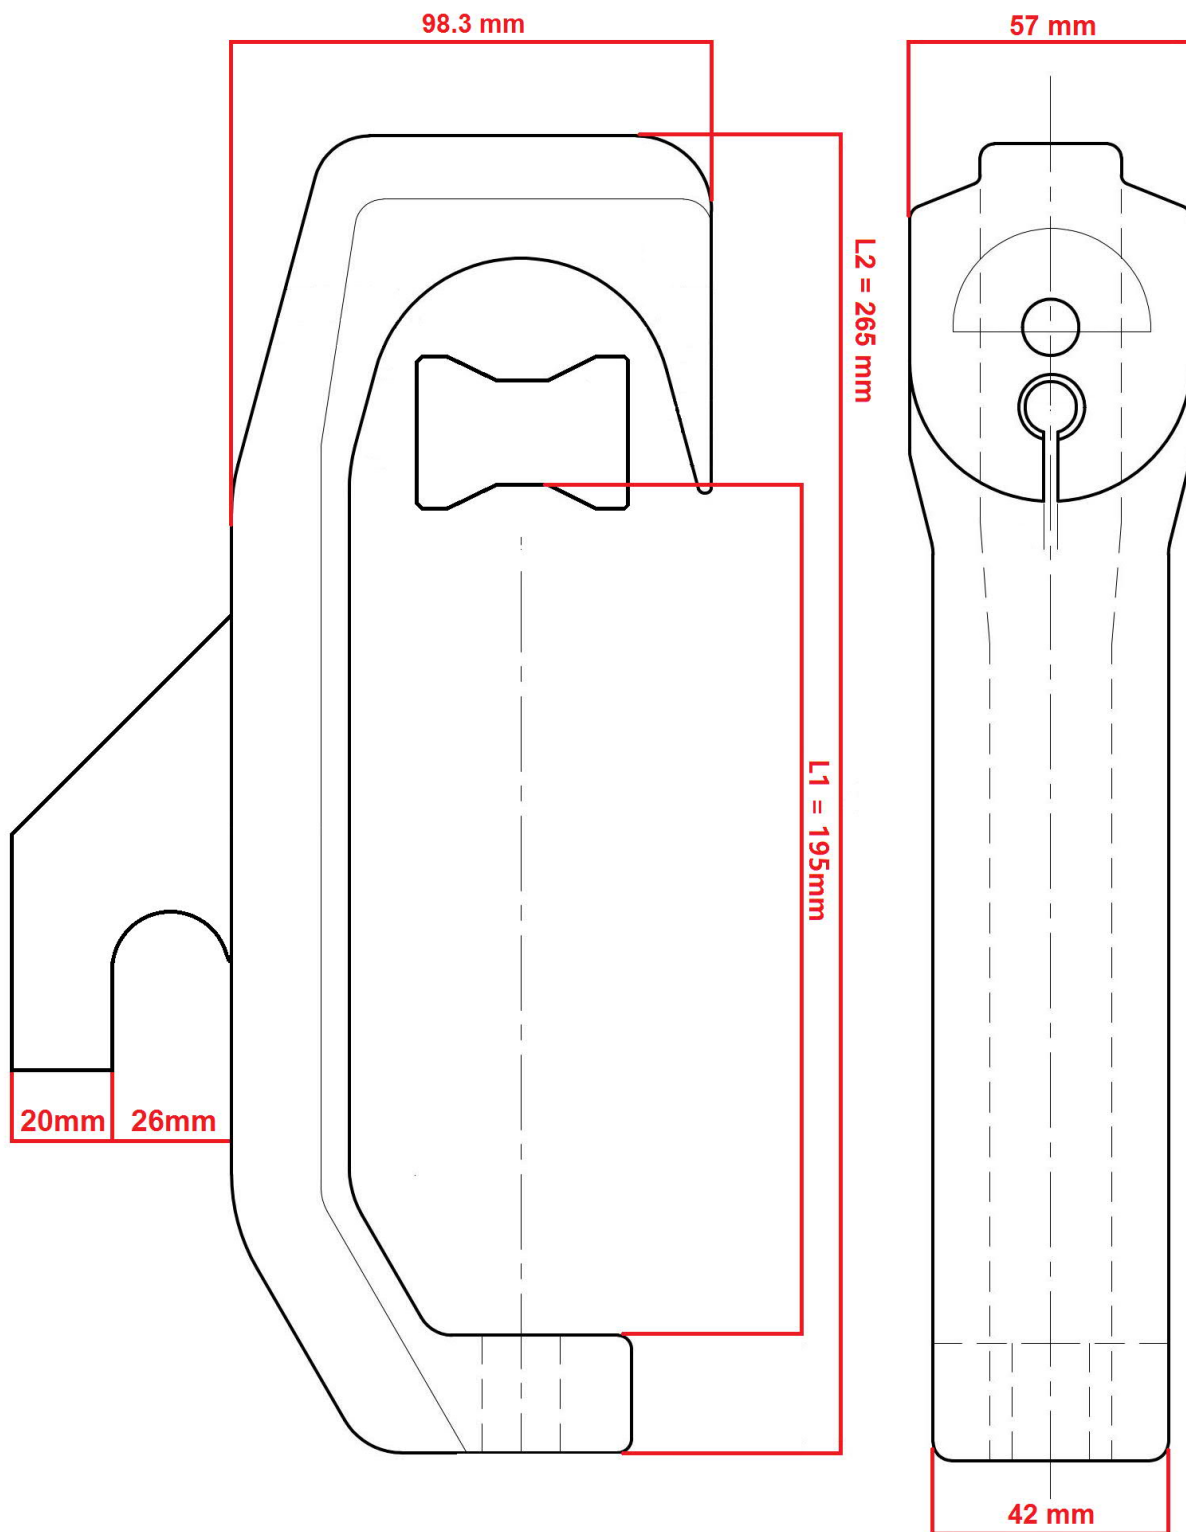

Upper part - aluminum roller hook for payload up to 500kg
Part no. 1-1/0

Upper part - aluminum roller hook for payload up to 500kg
Part no. 1-1/0K

Upper part - aluminum roller hook for payload up to 1500kg
Part no. 1-2/0

Upper part - aluminum roller hook for payload up to 1500kg
Part no. 1-2/0K