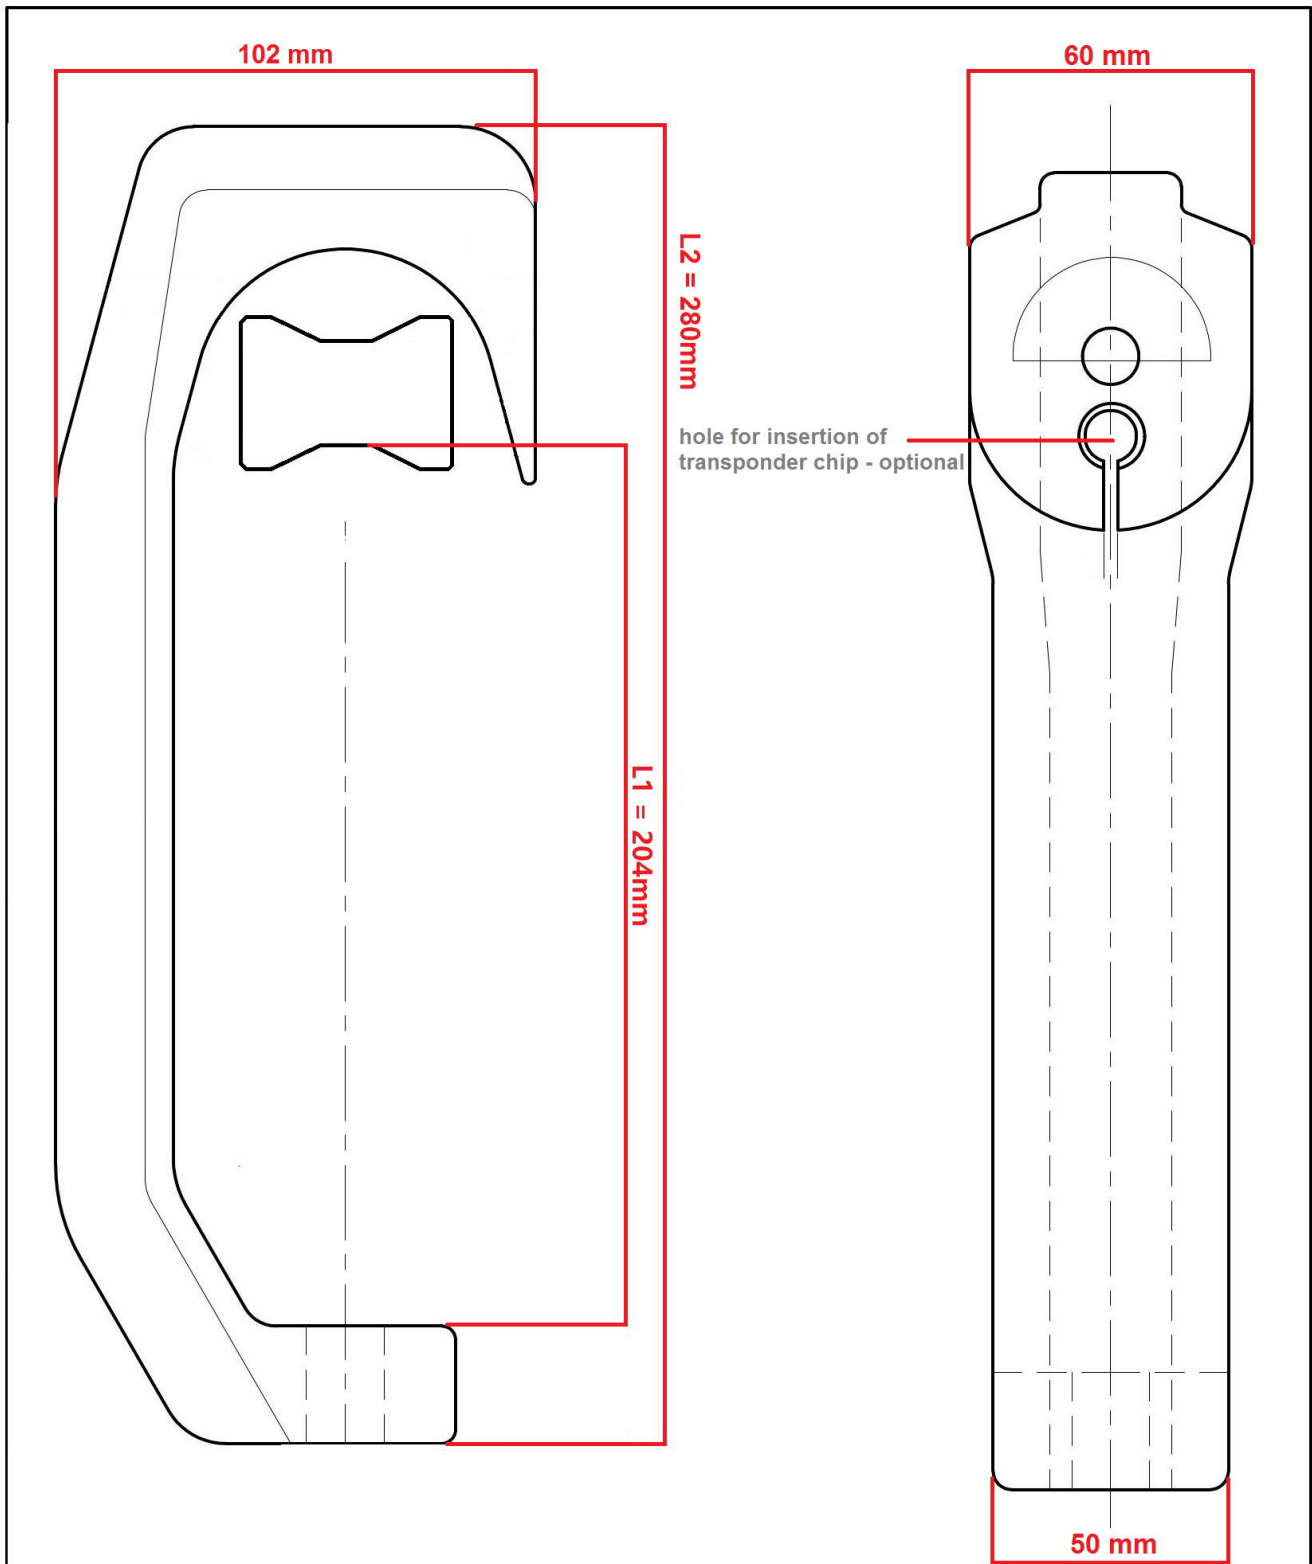

Upper part - aluminum roller hook for payload up to 500kg
Part no. 1-1/0

Upper part - aluminum roller hook for payload up to 500kg
Part no. 1-1/0K

Upper part - aluminum roller hook for payload up to 1500kg
Part no. 1-2/0

Upper part - aluminum roller hook for payload up to 1500kg
Part no. 1-2/0K