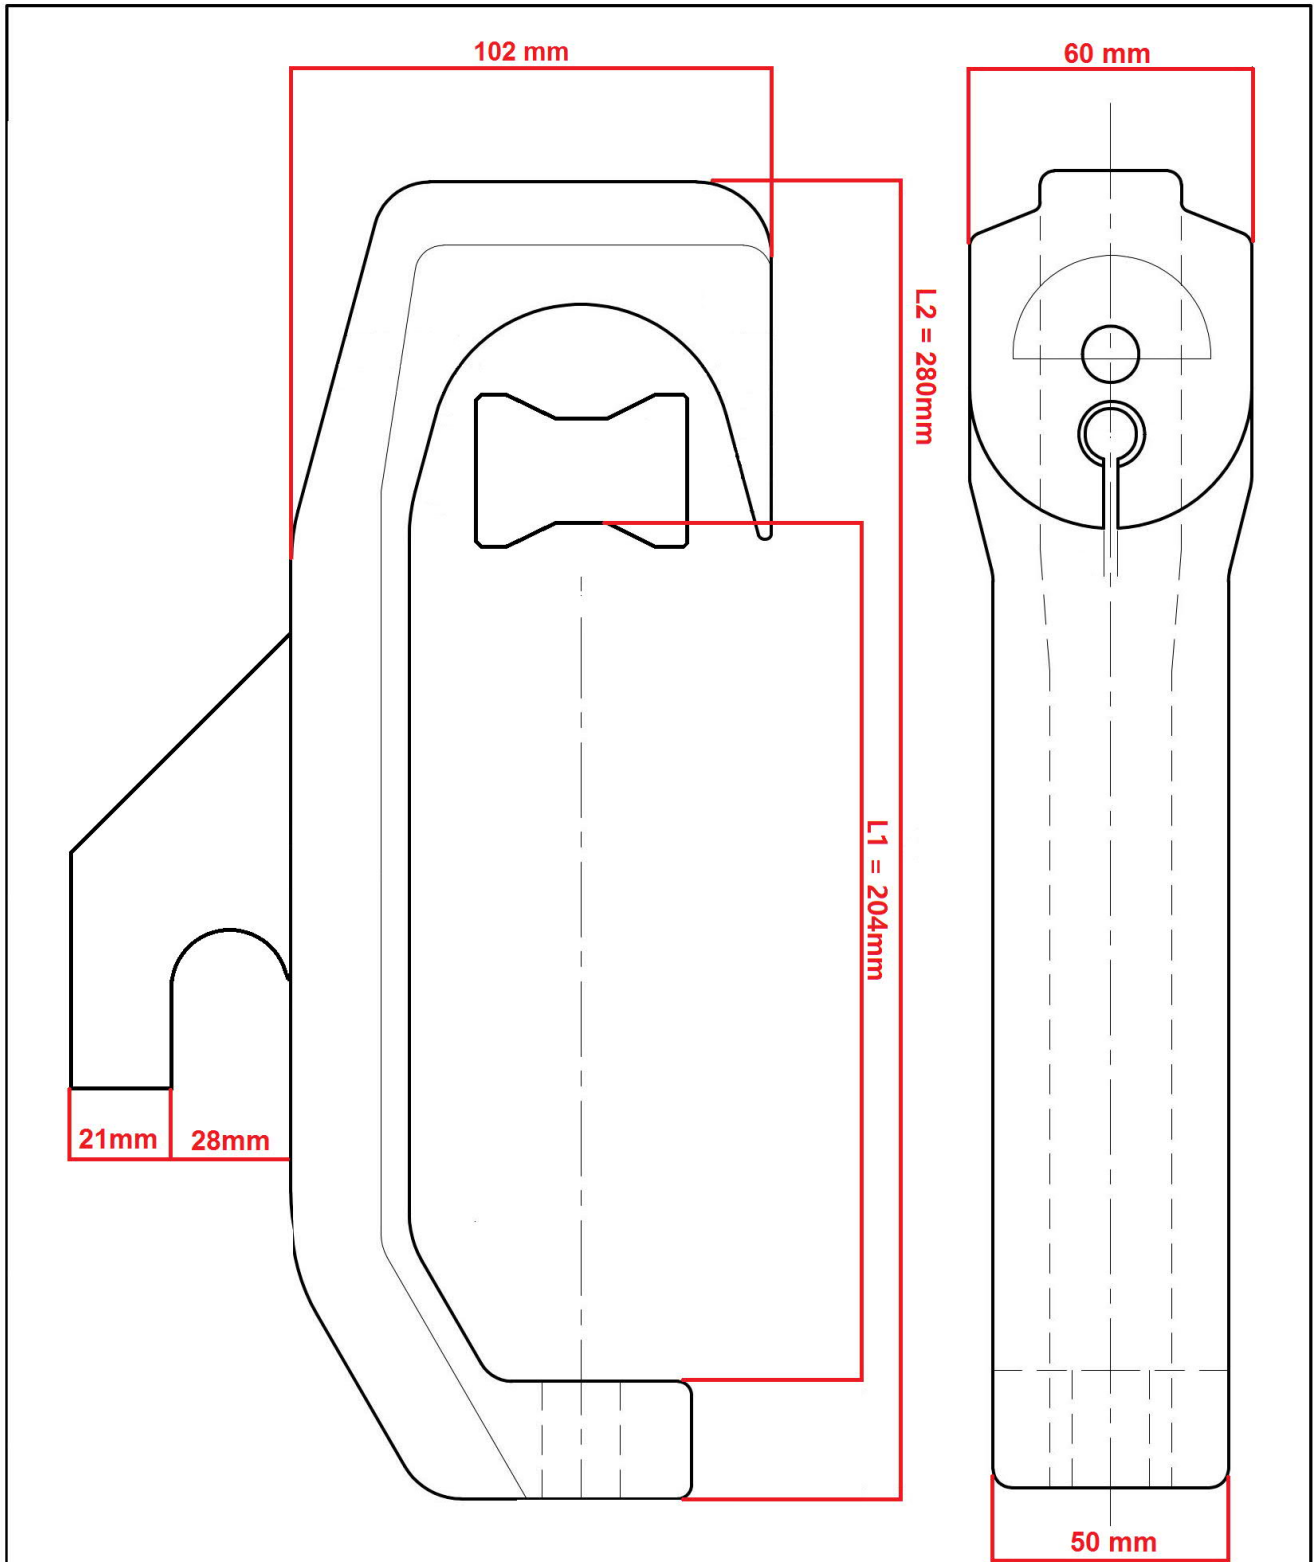

Upper part - aluminum roller hook for payload up to 500kg
Part no. 1-1/0

Upper part - aluminum roller hook for payload up to 500kg
Part no. 1-1/0K

Upper part - aluminum roller hook for payload up to 1500kg
Part no. 1-2/0

Upper part - aluminum roller hook for payload up to 1500kg
Part no. 1-2/0K